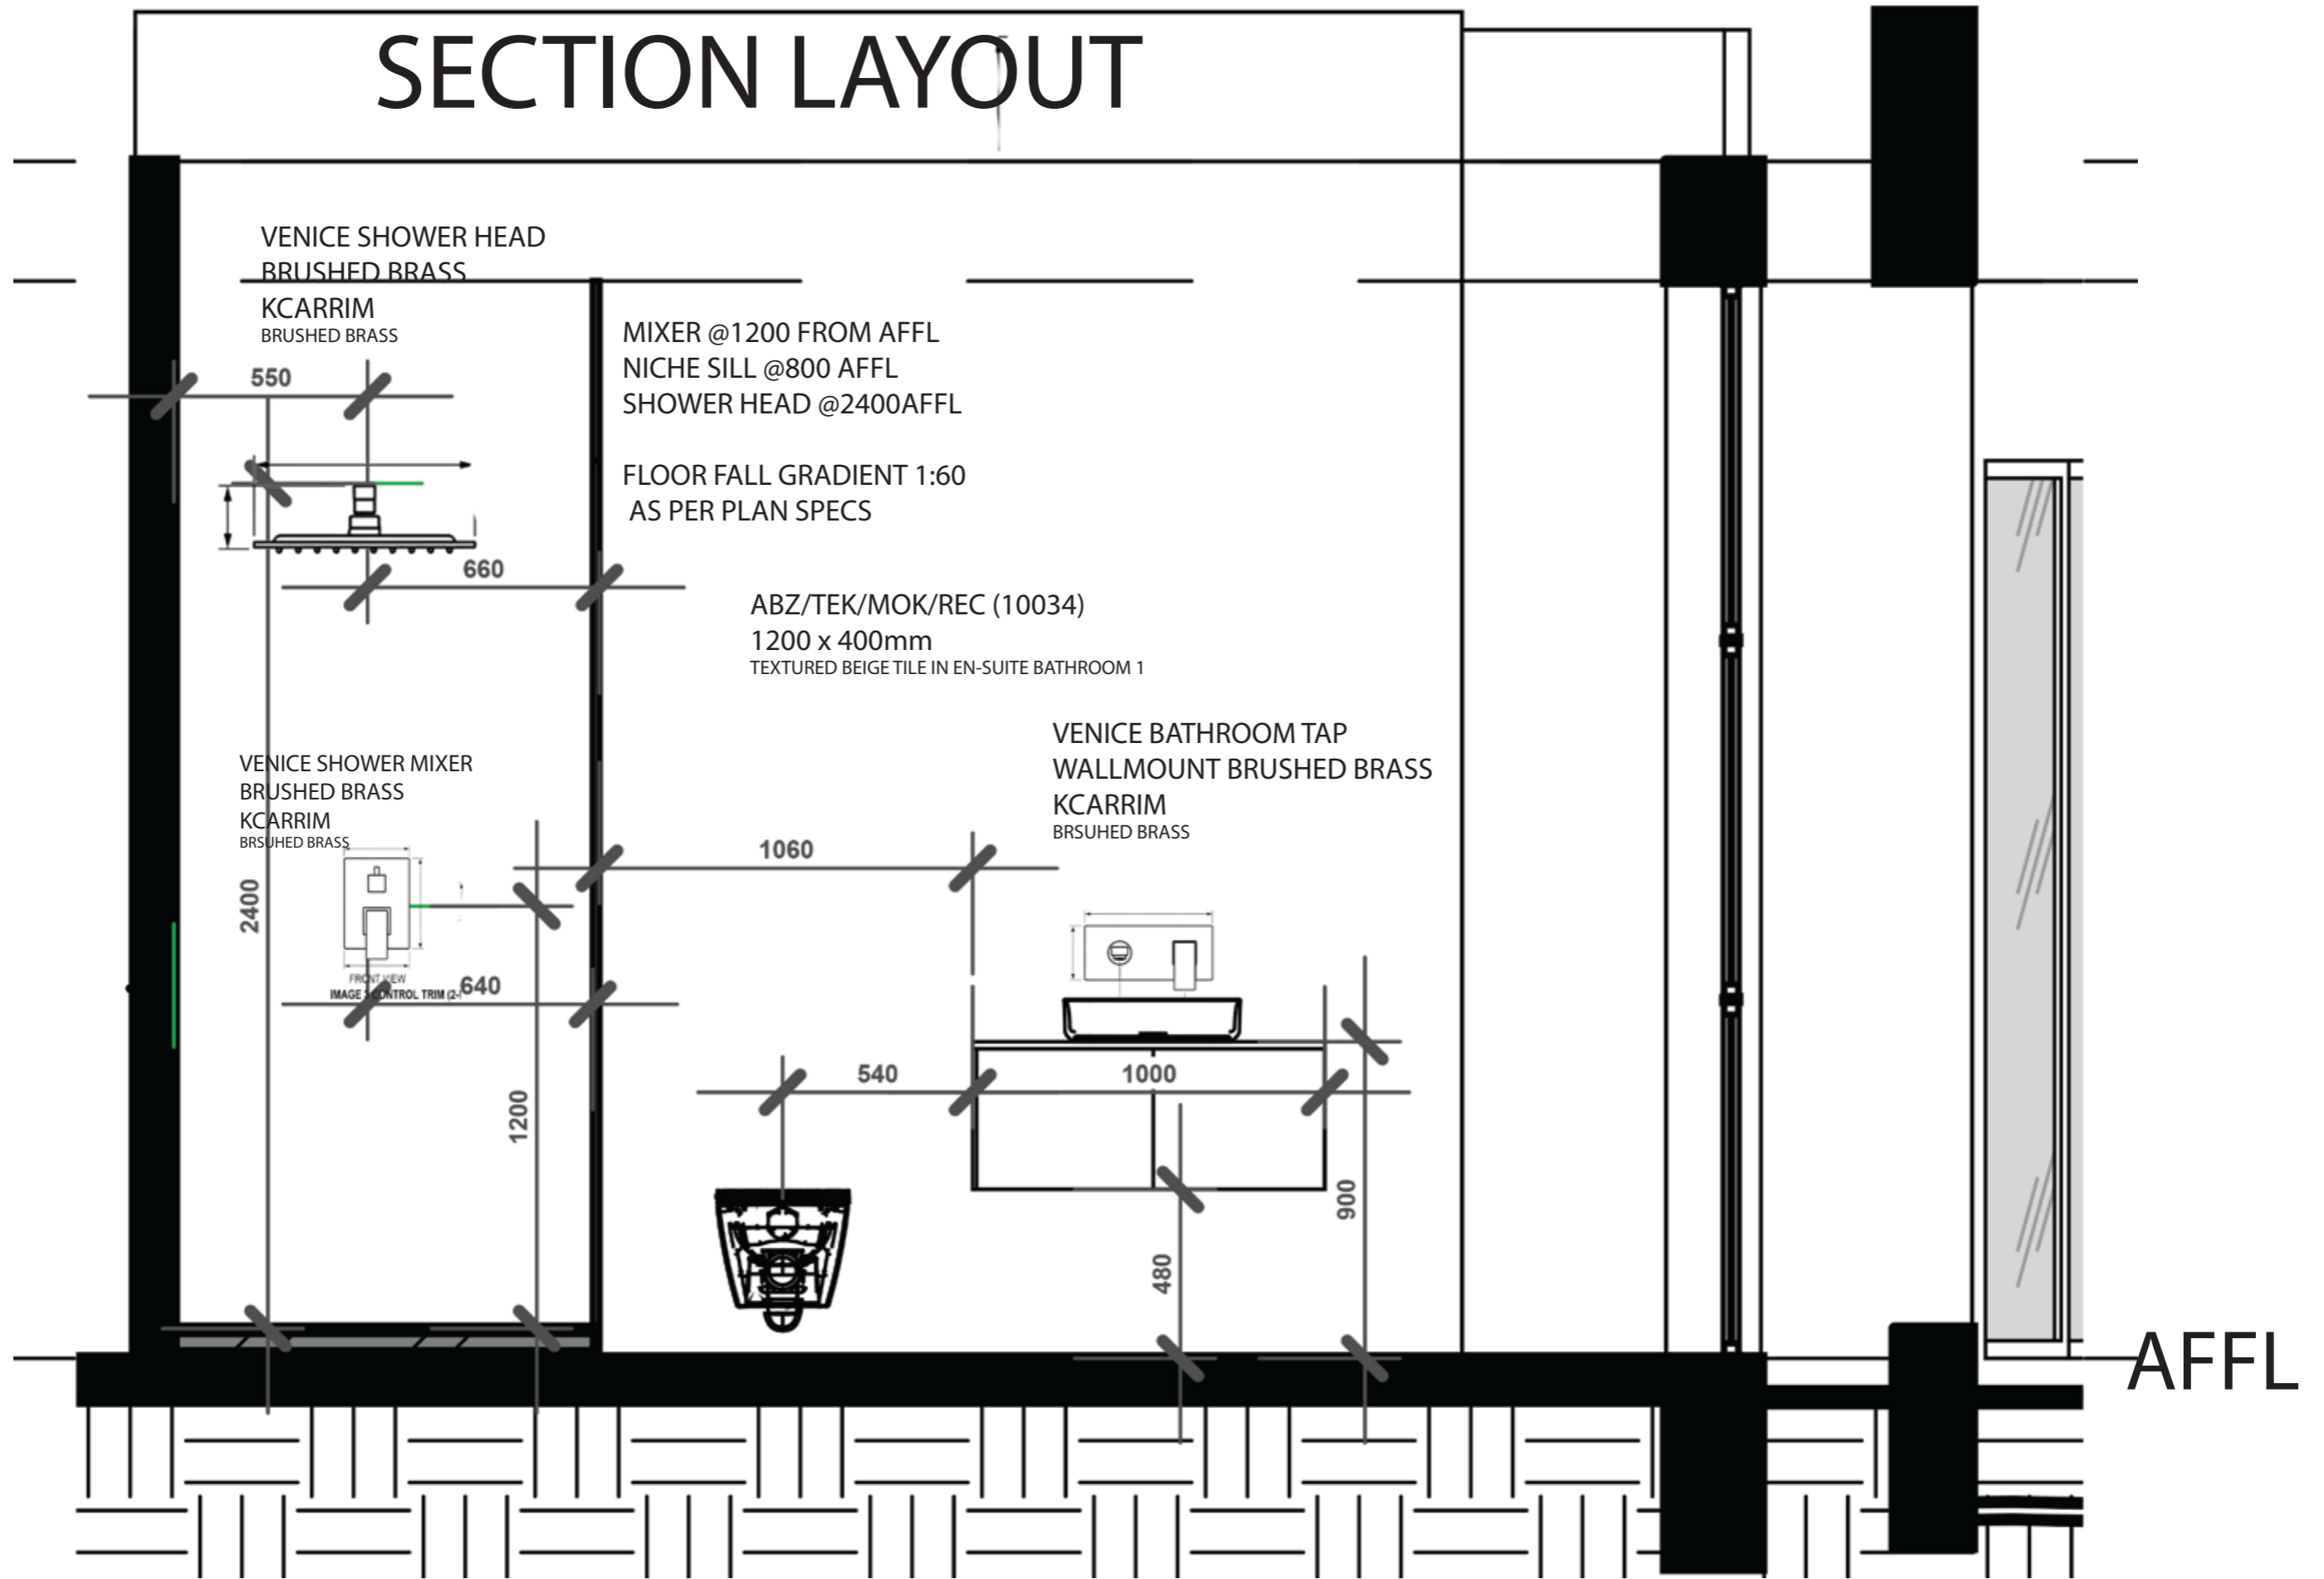

EN-SUITE 1/2 SHOWER SECTION LAYOUT