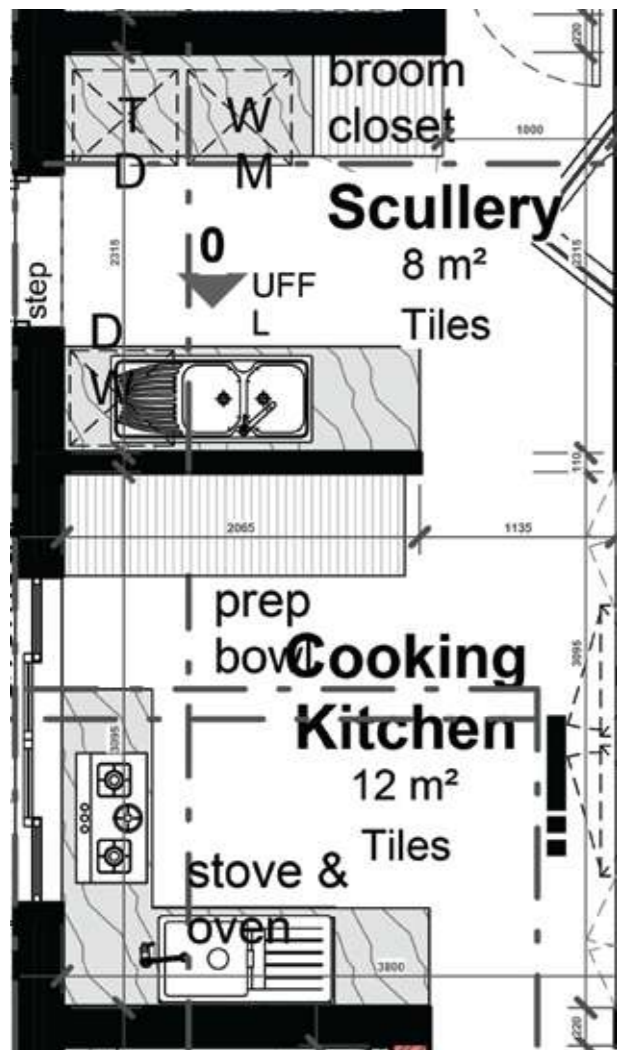

# RASLOW VILLAGE PRAYER ROOM

PROPOSAL FOR A N ARABIC PATTERNED SCREENING

LAMBSKIN PAINT

THE SOFT , WARM BEIGE , OFF-WHITE PAINT SAMPLE

**LAD/SPLINT/WHT/CARV (51022)**  
 1600 x 800mm  
 THE LIGHT GREY AND WHITE VEINED SURFACES WILL BE THE MAIN TILE OF RASLOW VILLAGE. IT SPANS THROUGHOUT