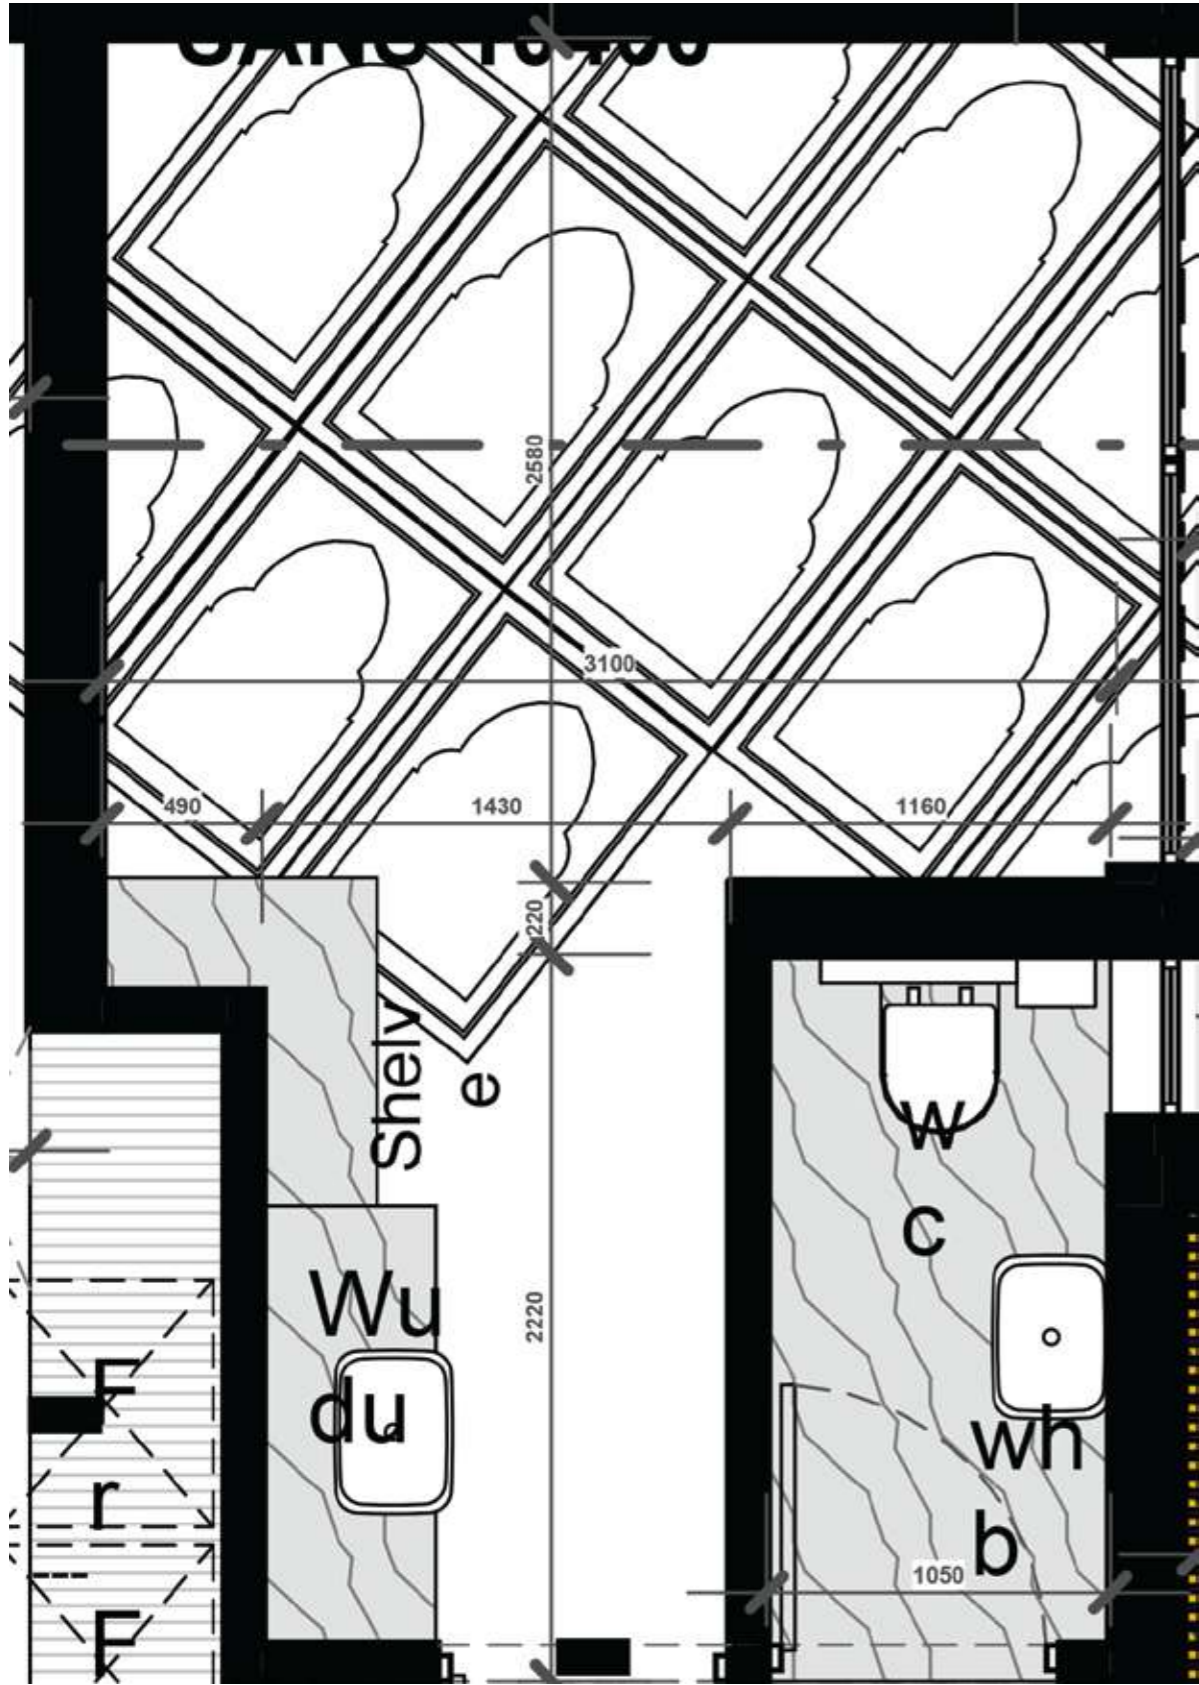

RASLOW VILLAGE PRAYER ROOM

PROPOSAL FOR A N ARABIC PATTERNED SCREENING

LAMBSKIN PAINT

THE SOFT , WARM BEIGE , OFF-WHITE PAINT SAMPLE