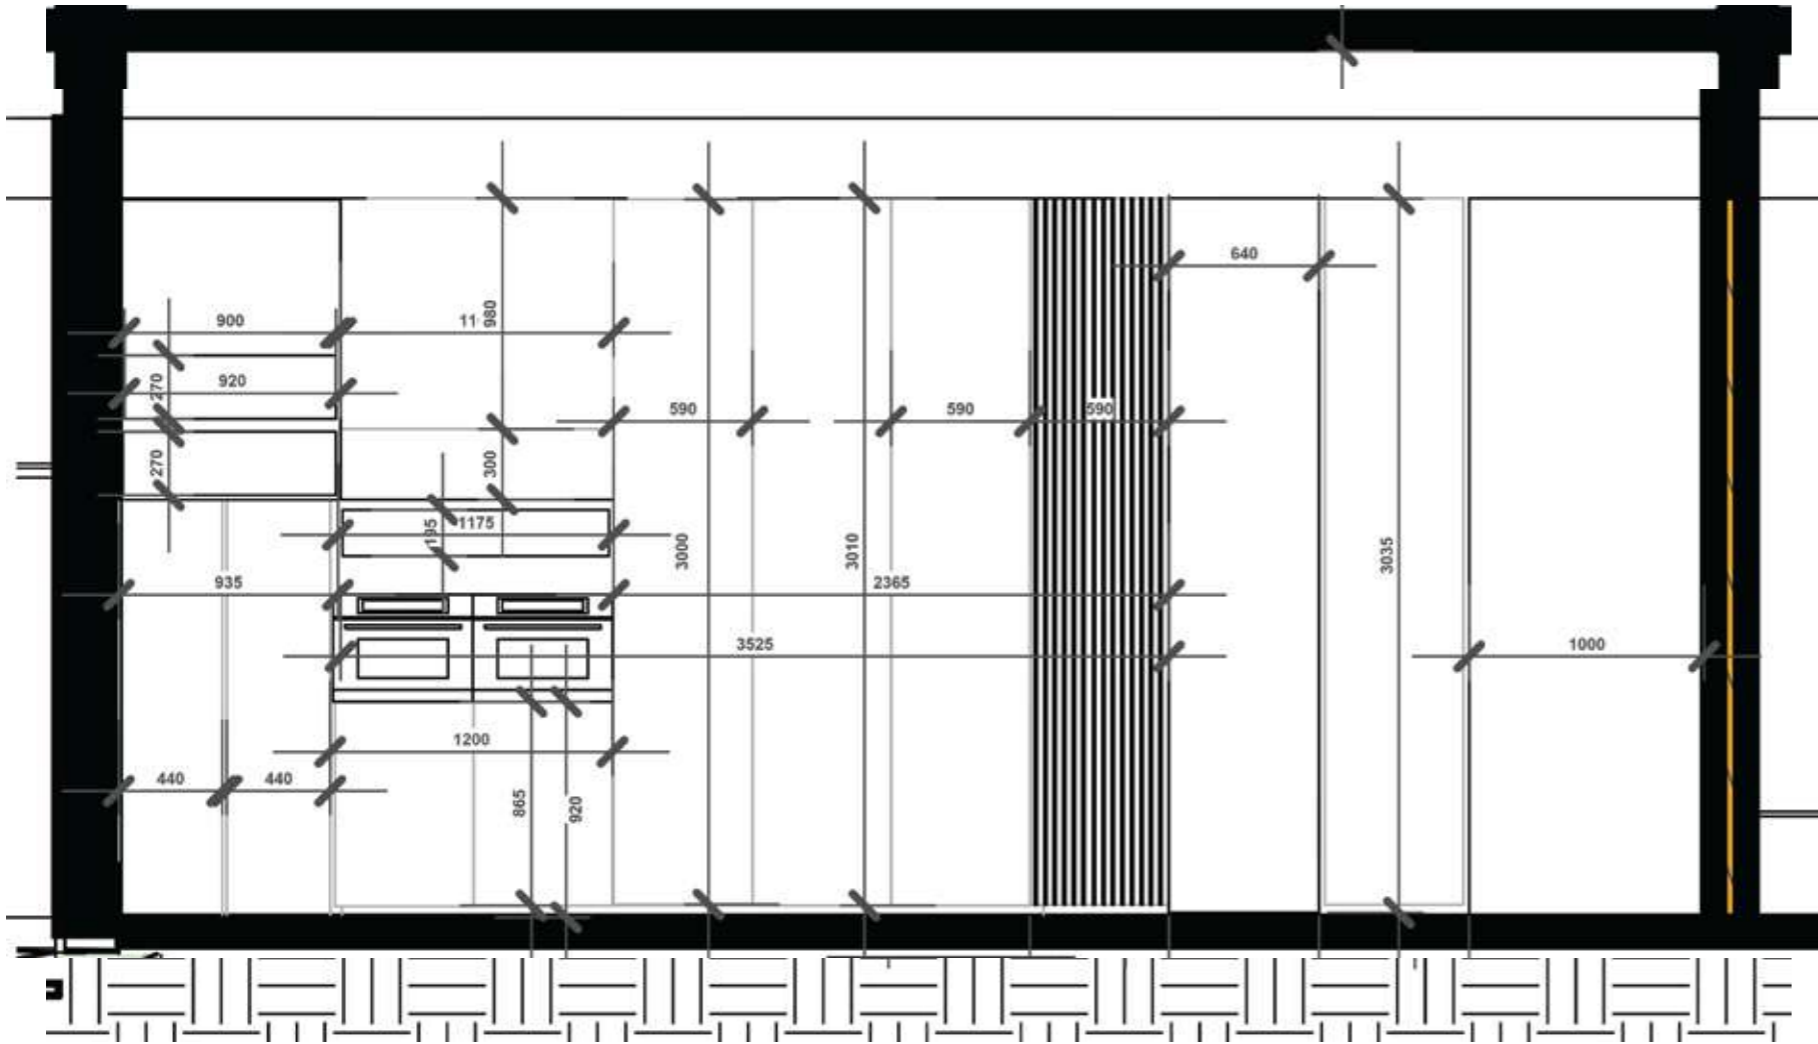

KITCHEN UNITS

SECTIONAL ELEVATION OF KITCHEN UNIT DESIGN