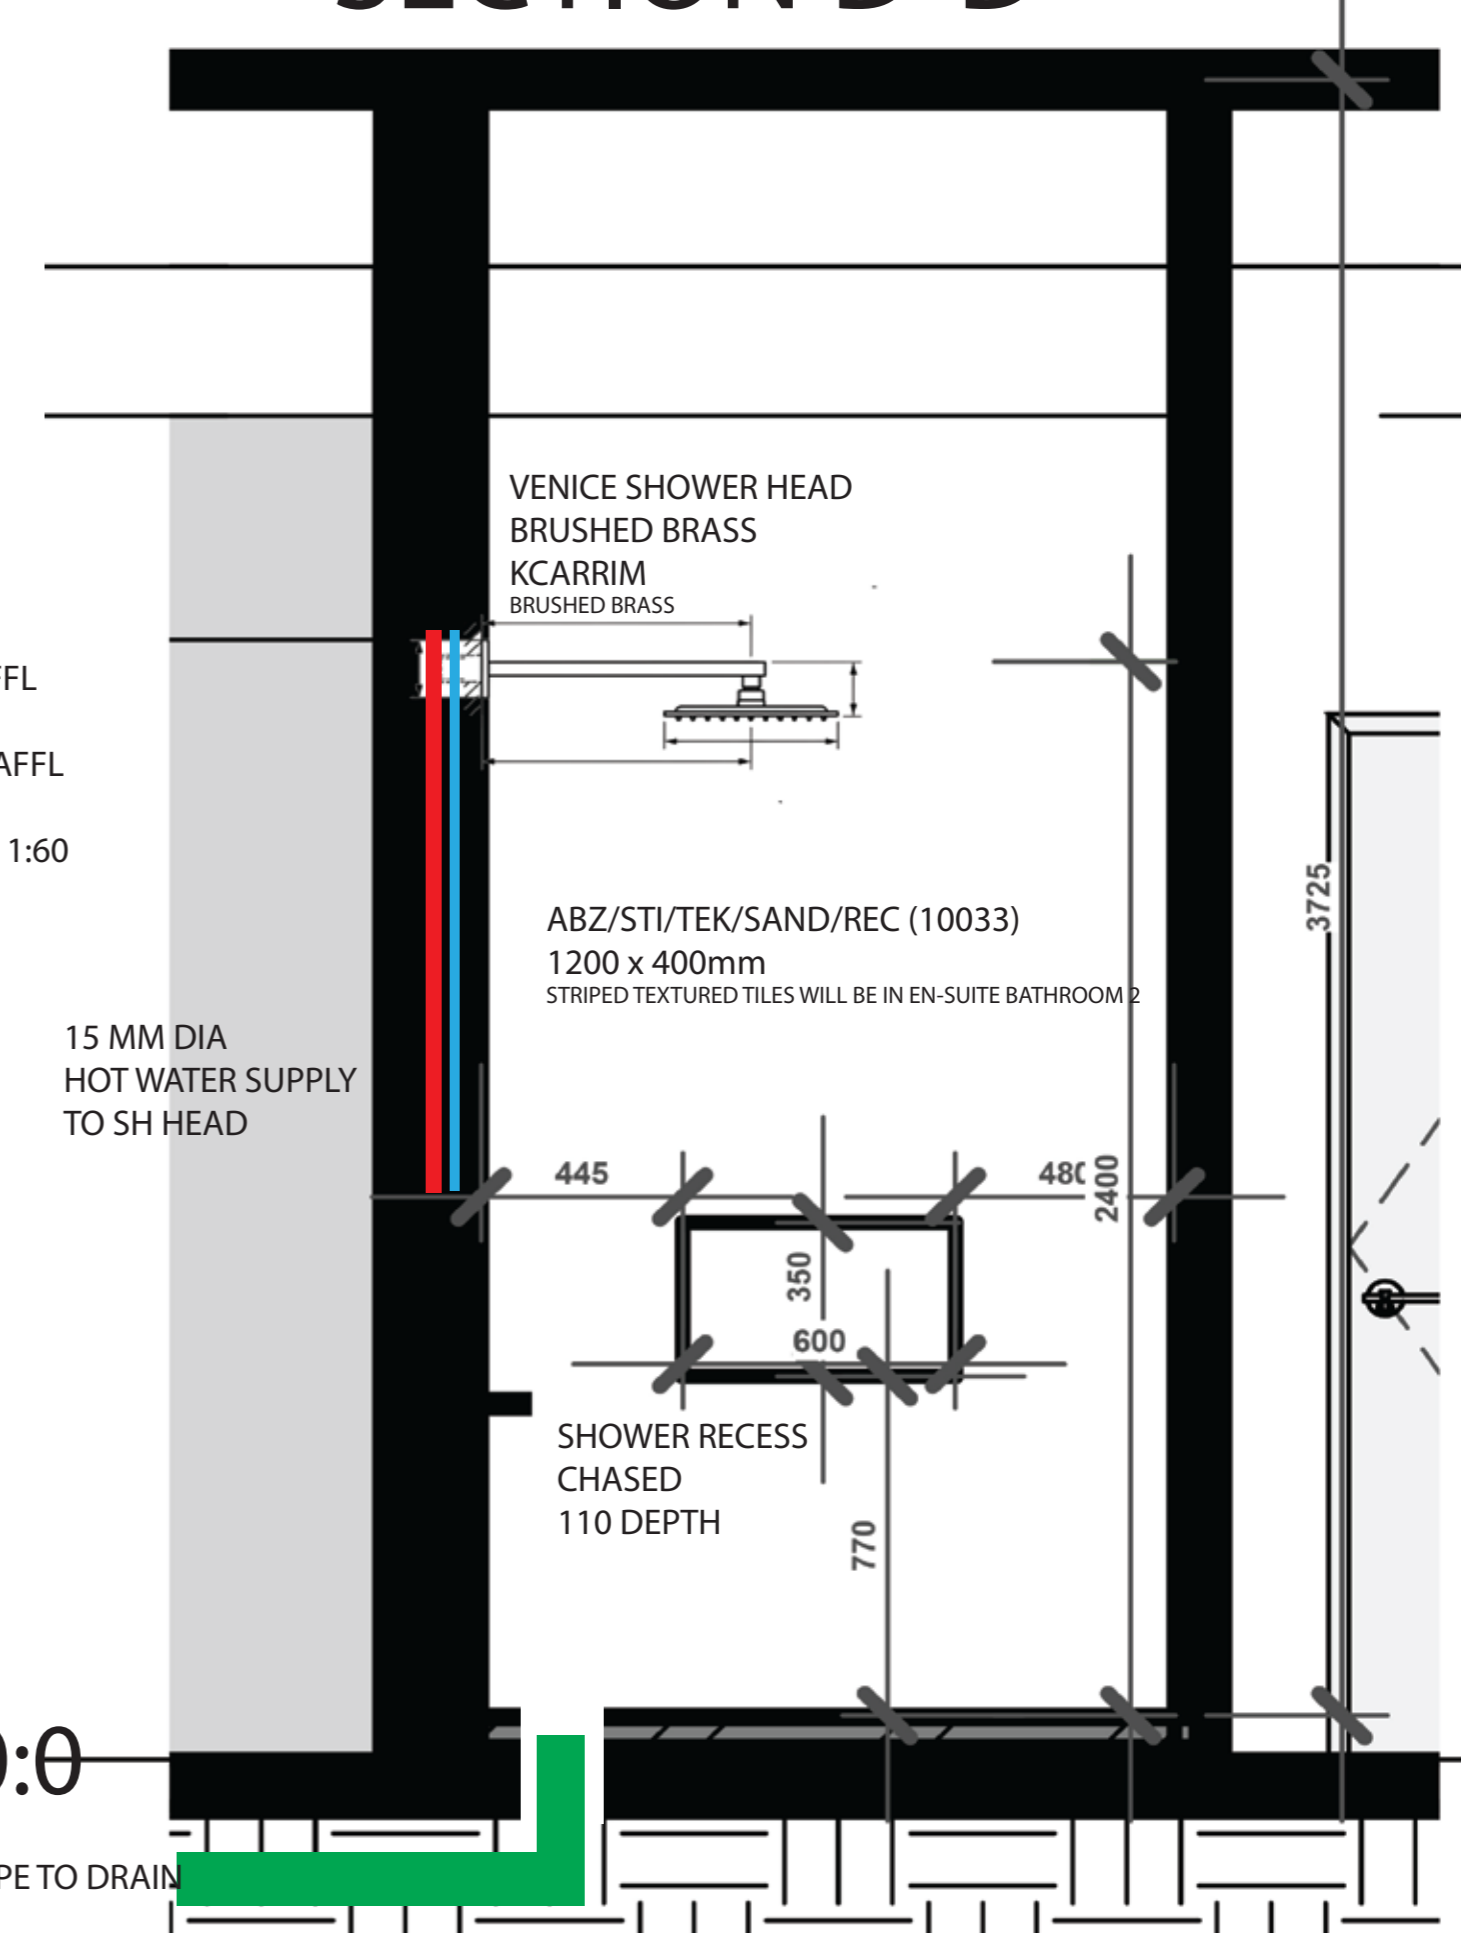

EN-SUITE 2 SHOWER SECTION C-C

EN-SUITE 1 SHOWER SECTION D-D