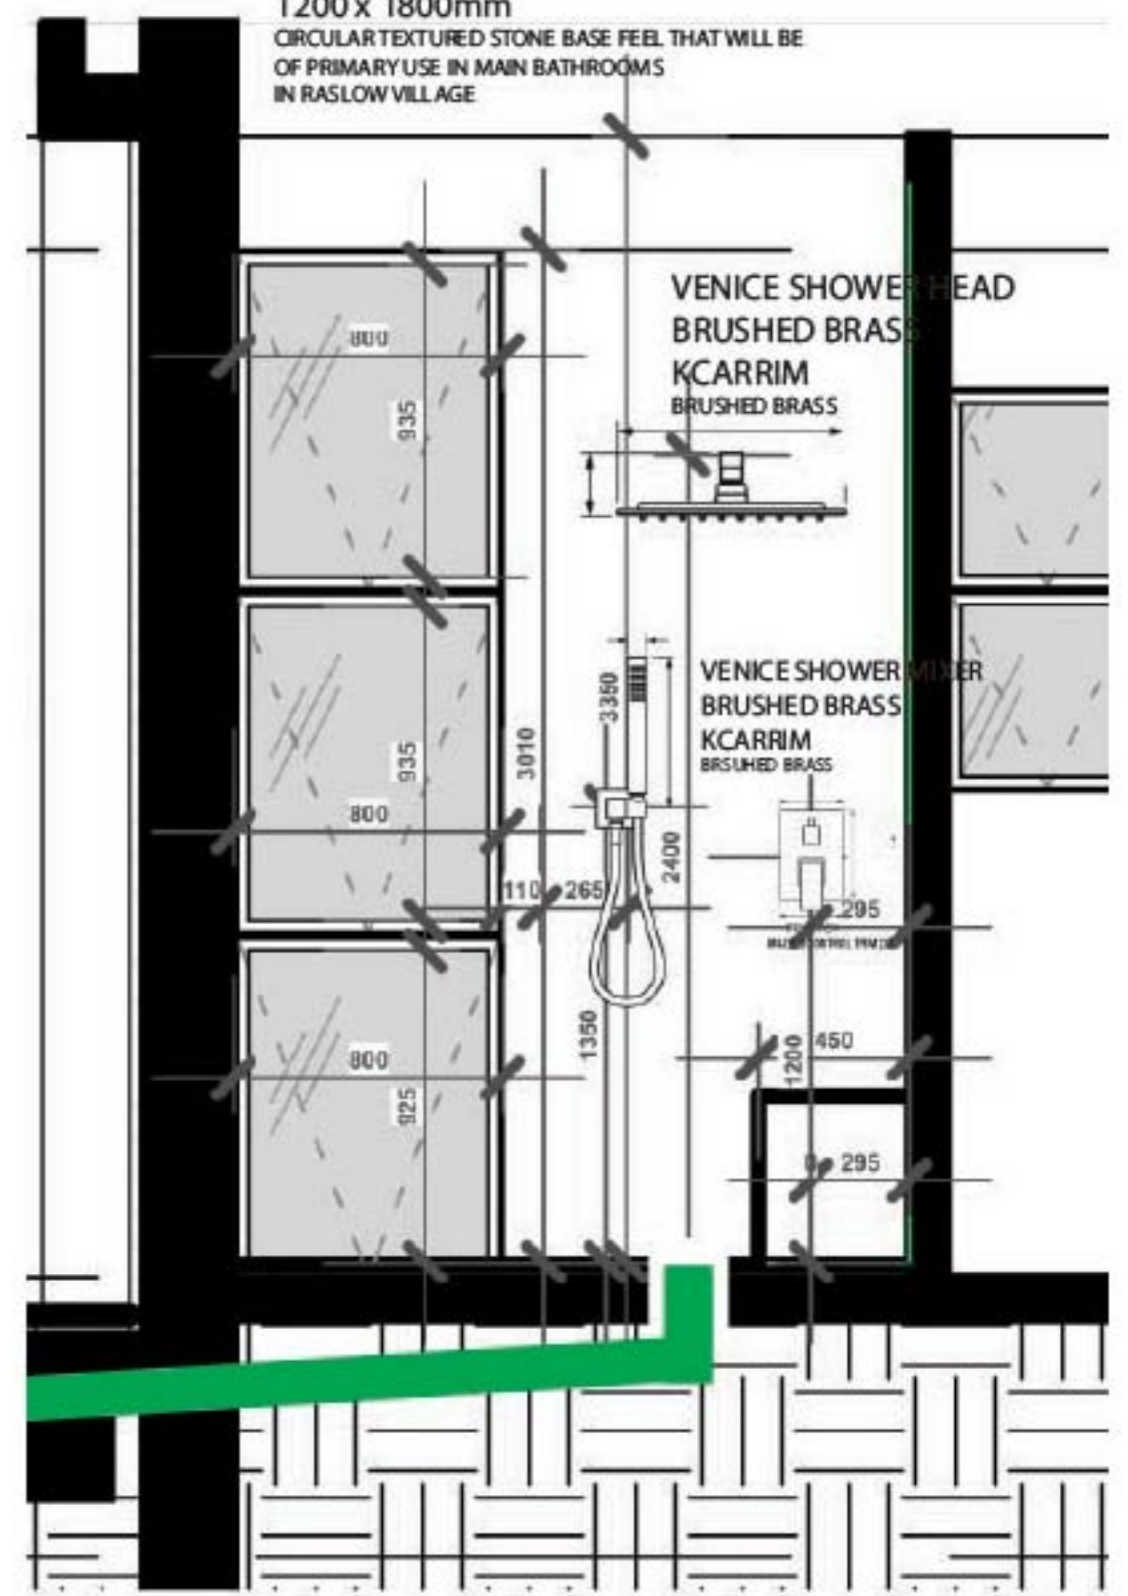

RASLOW MASTER EN SUITE SECTION F-F CHASING

CAS/SOO2550 (43950)

1200 x 1800mm
CIRCULAR TEXTURED STONE BASE FEEL THAT WILL BE
OF PRIMARY USE IN MAIN BATHROOMS
IN RASLOW VILLAGE