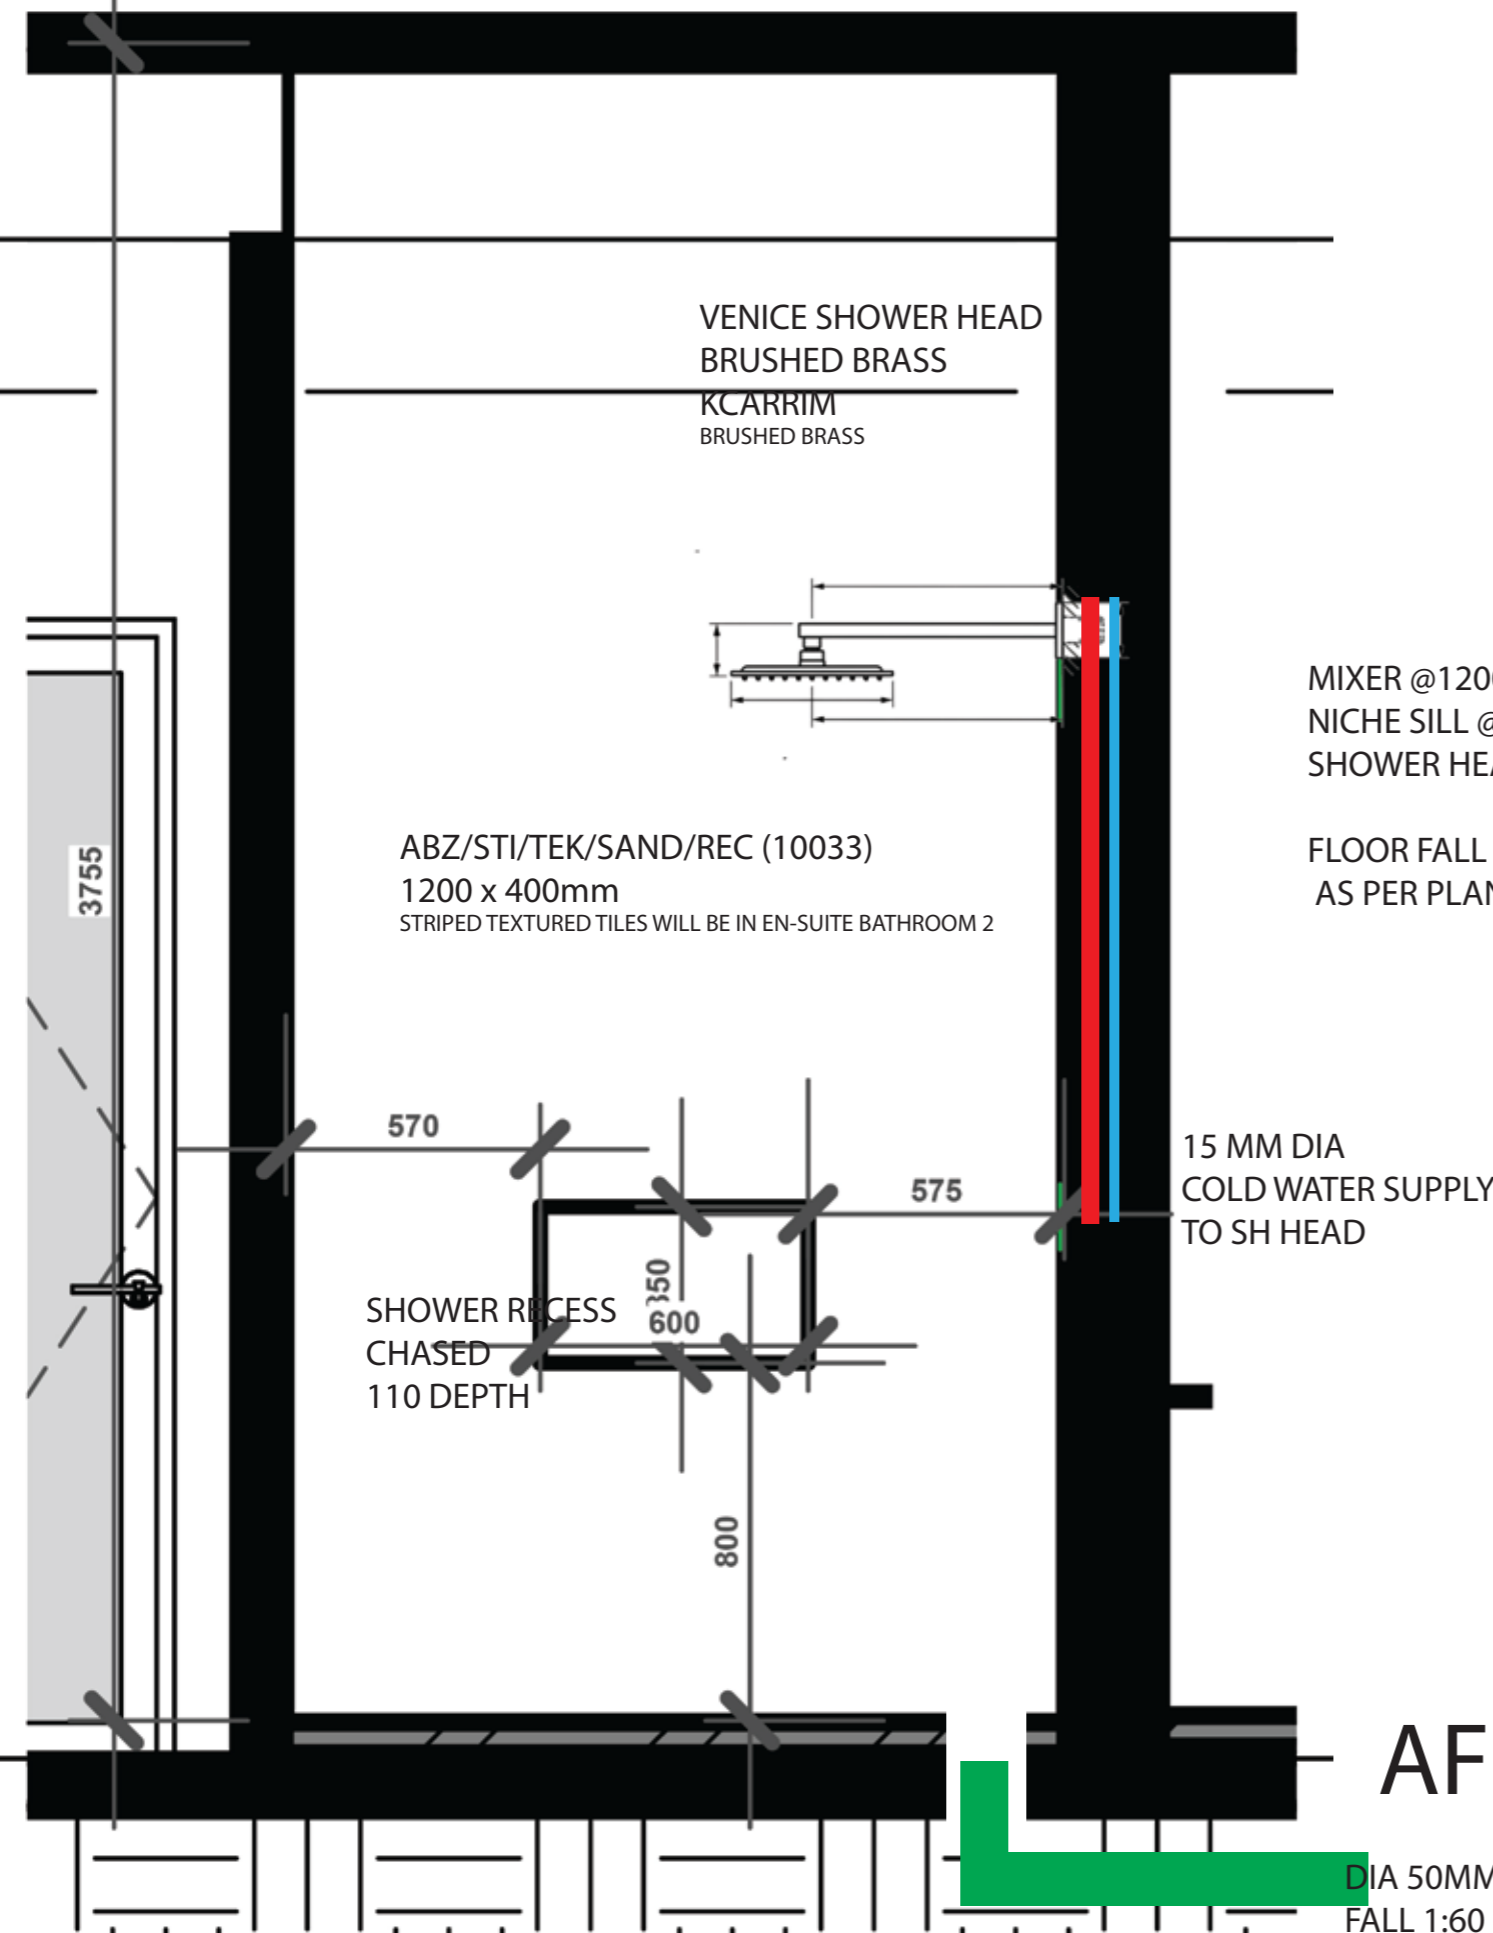

EN-SUITE 2 SHOWER SECTION C-C

EN-SUITE 1 SHOWER SECTION D-D