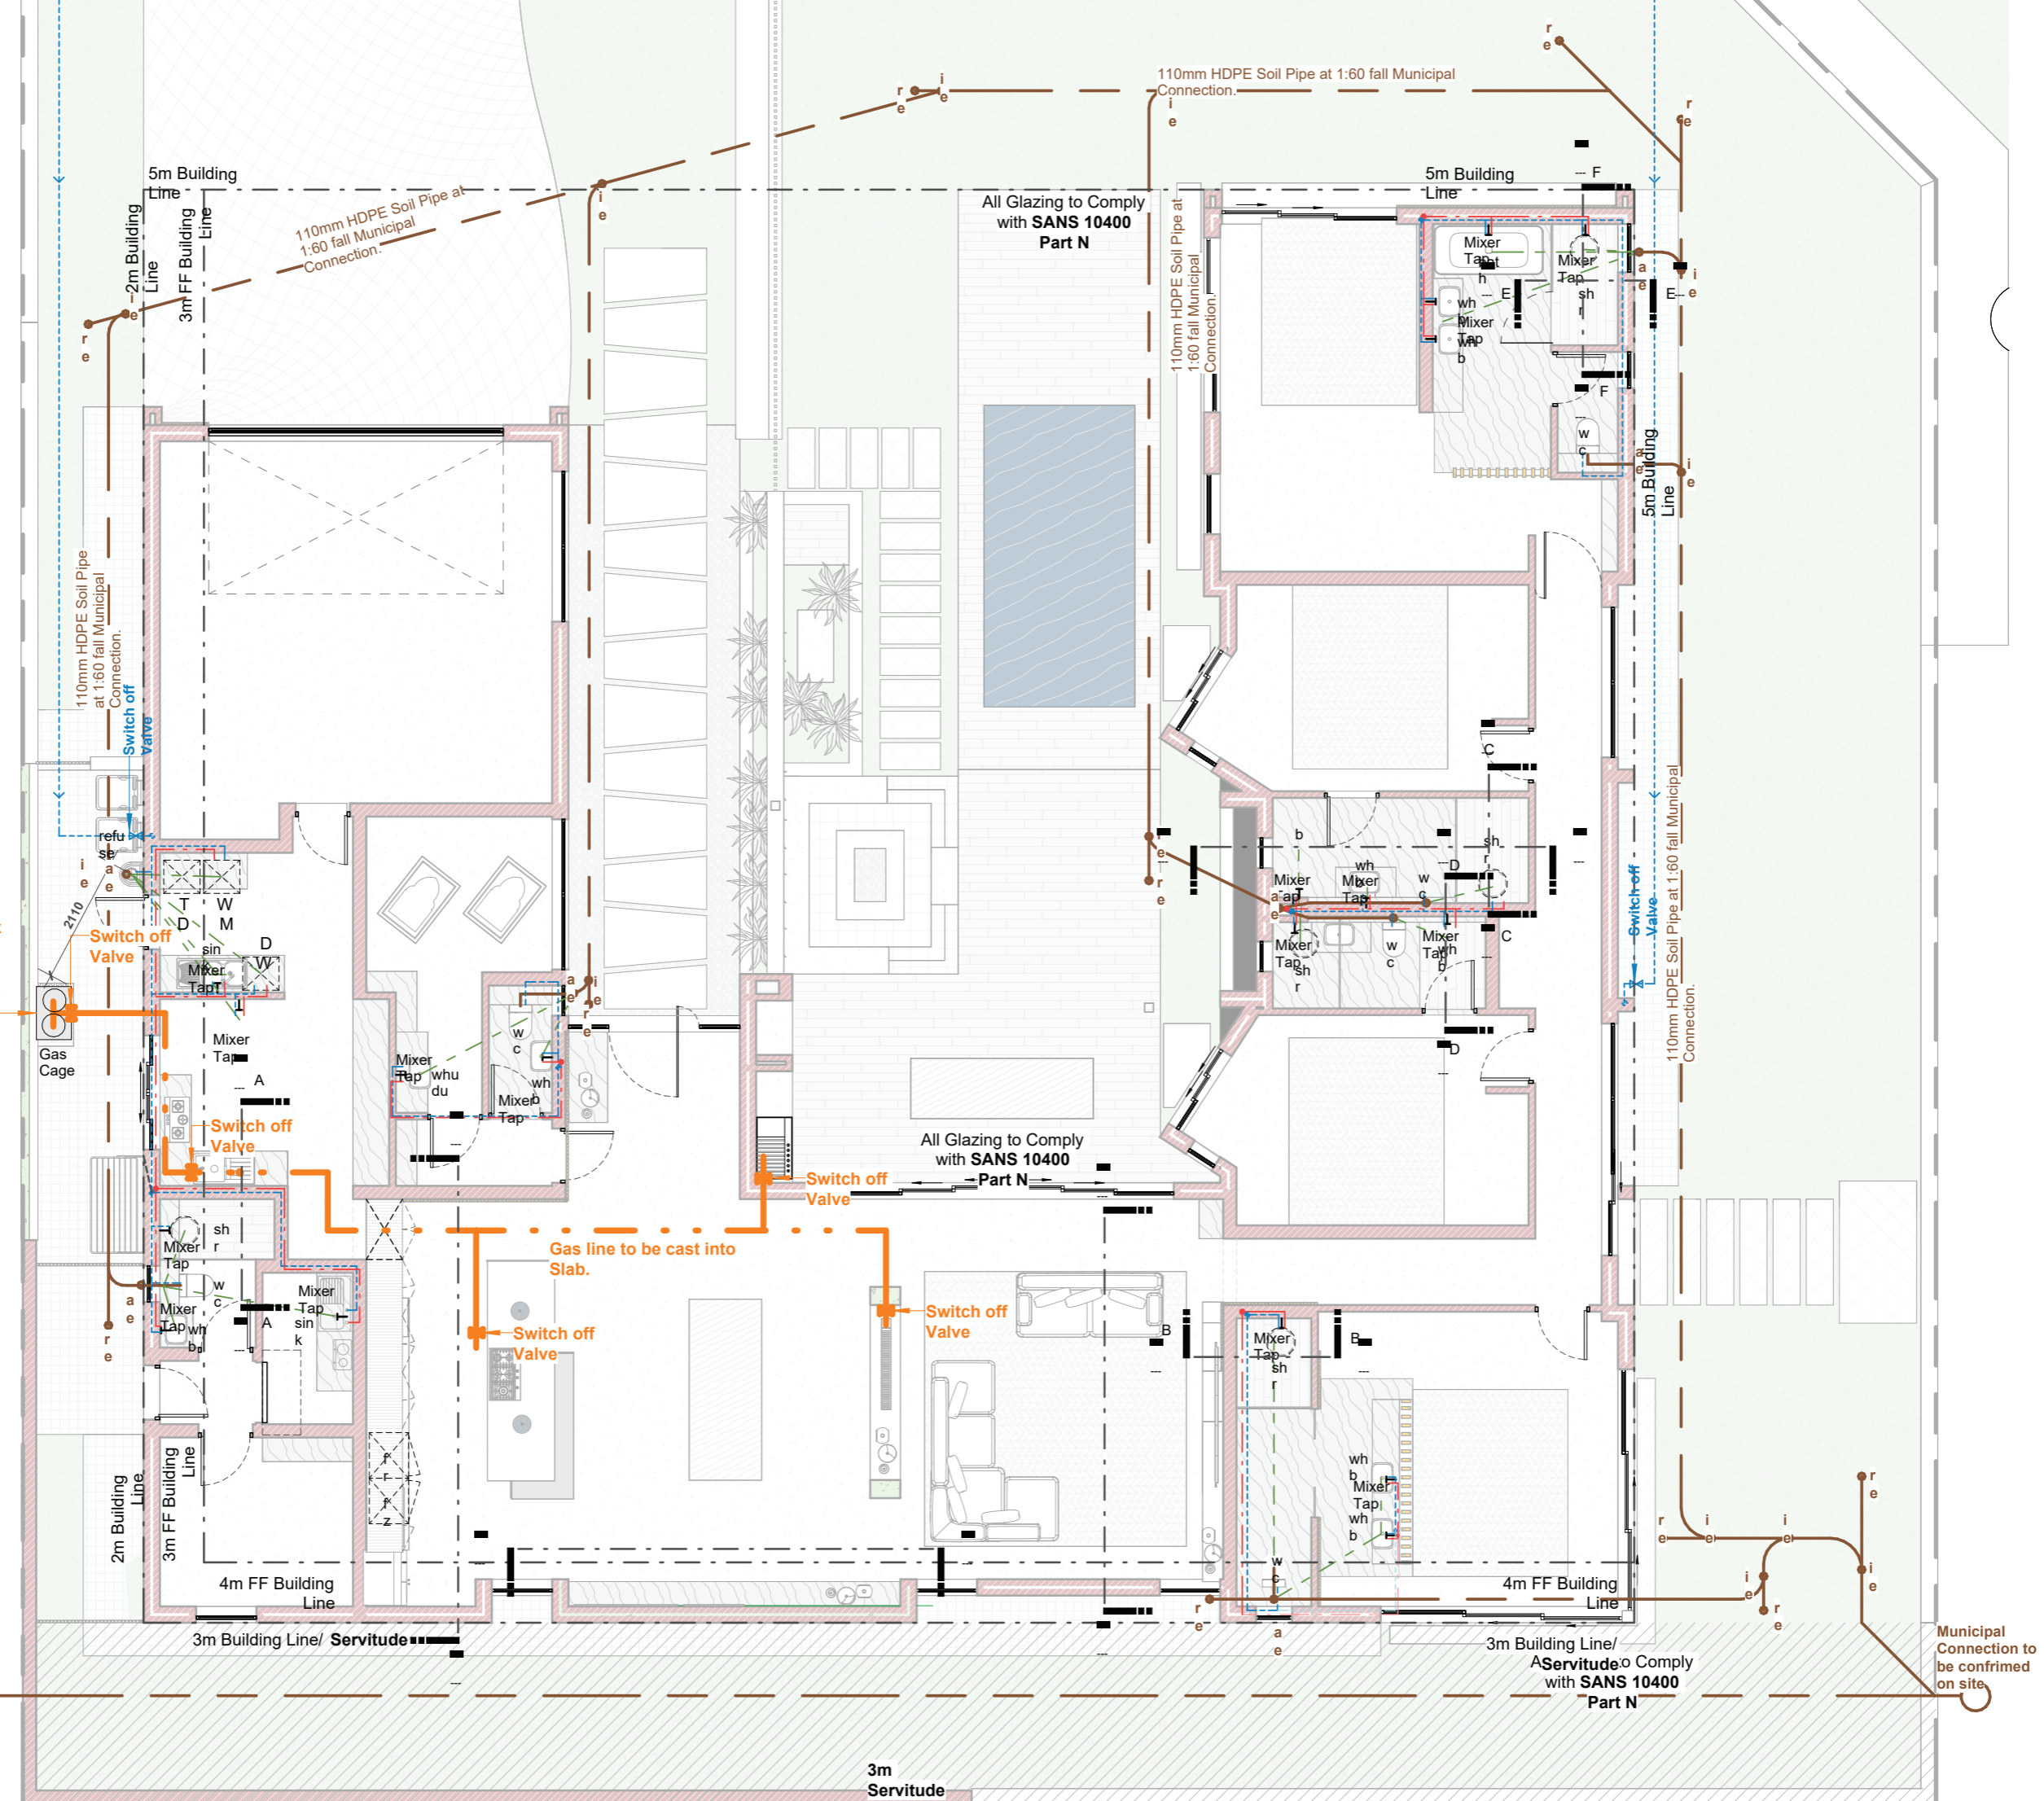

Position of 2 x 48kg LP Gas Cylinders as per Specialist.

3m Servitude