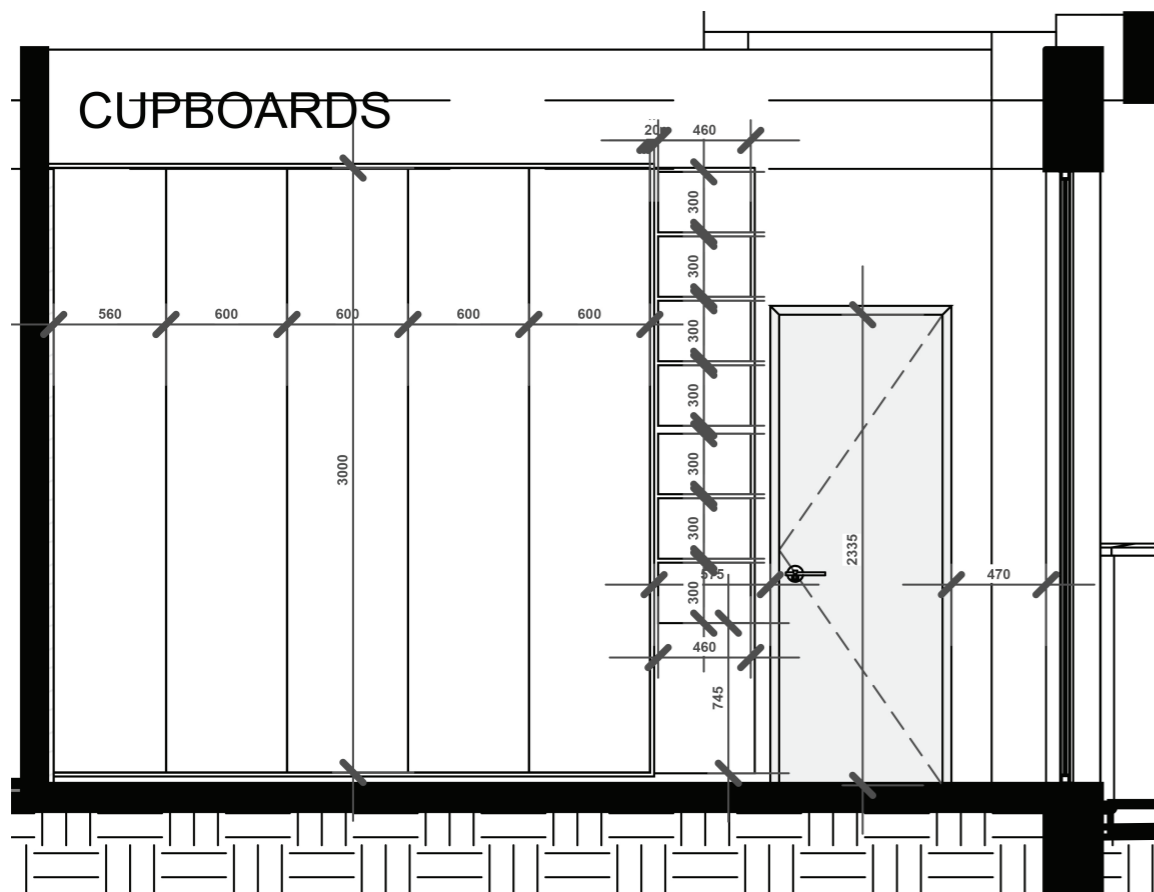

**LAD/SPLINT/WHT/CARV (51022)**  
1600 x 800mm  
THE LIGHT GREY AND WHITE VEINED SURFACES WILL BE THE MAIN  
TILE OF RASLOW VILLAGE. IT SPANS THROUGHOUT

BEDSIDE CABINETRY ELEVATION

CUPBOARD DESIGN LAYOUT