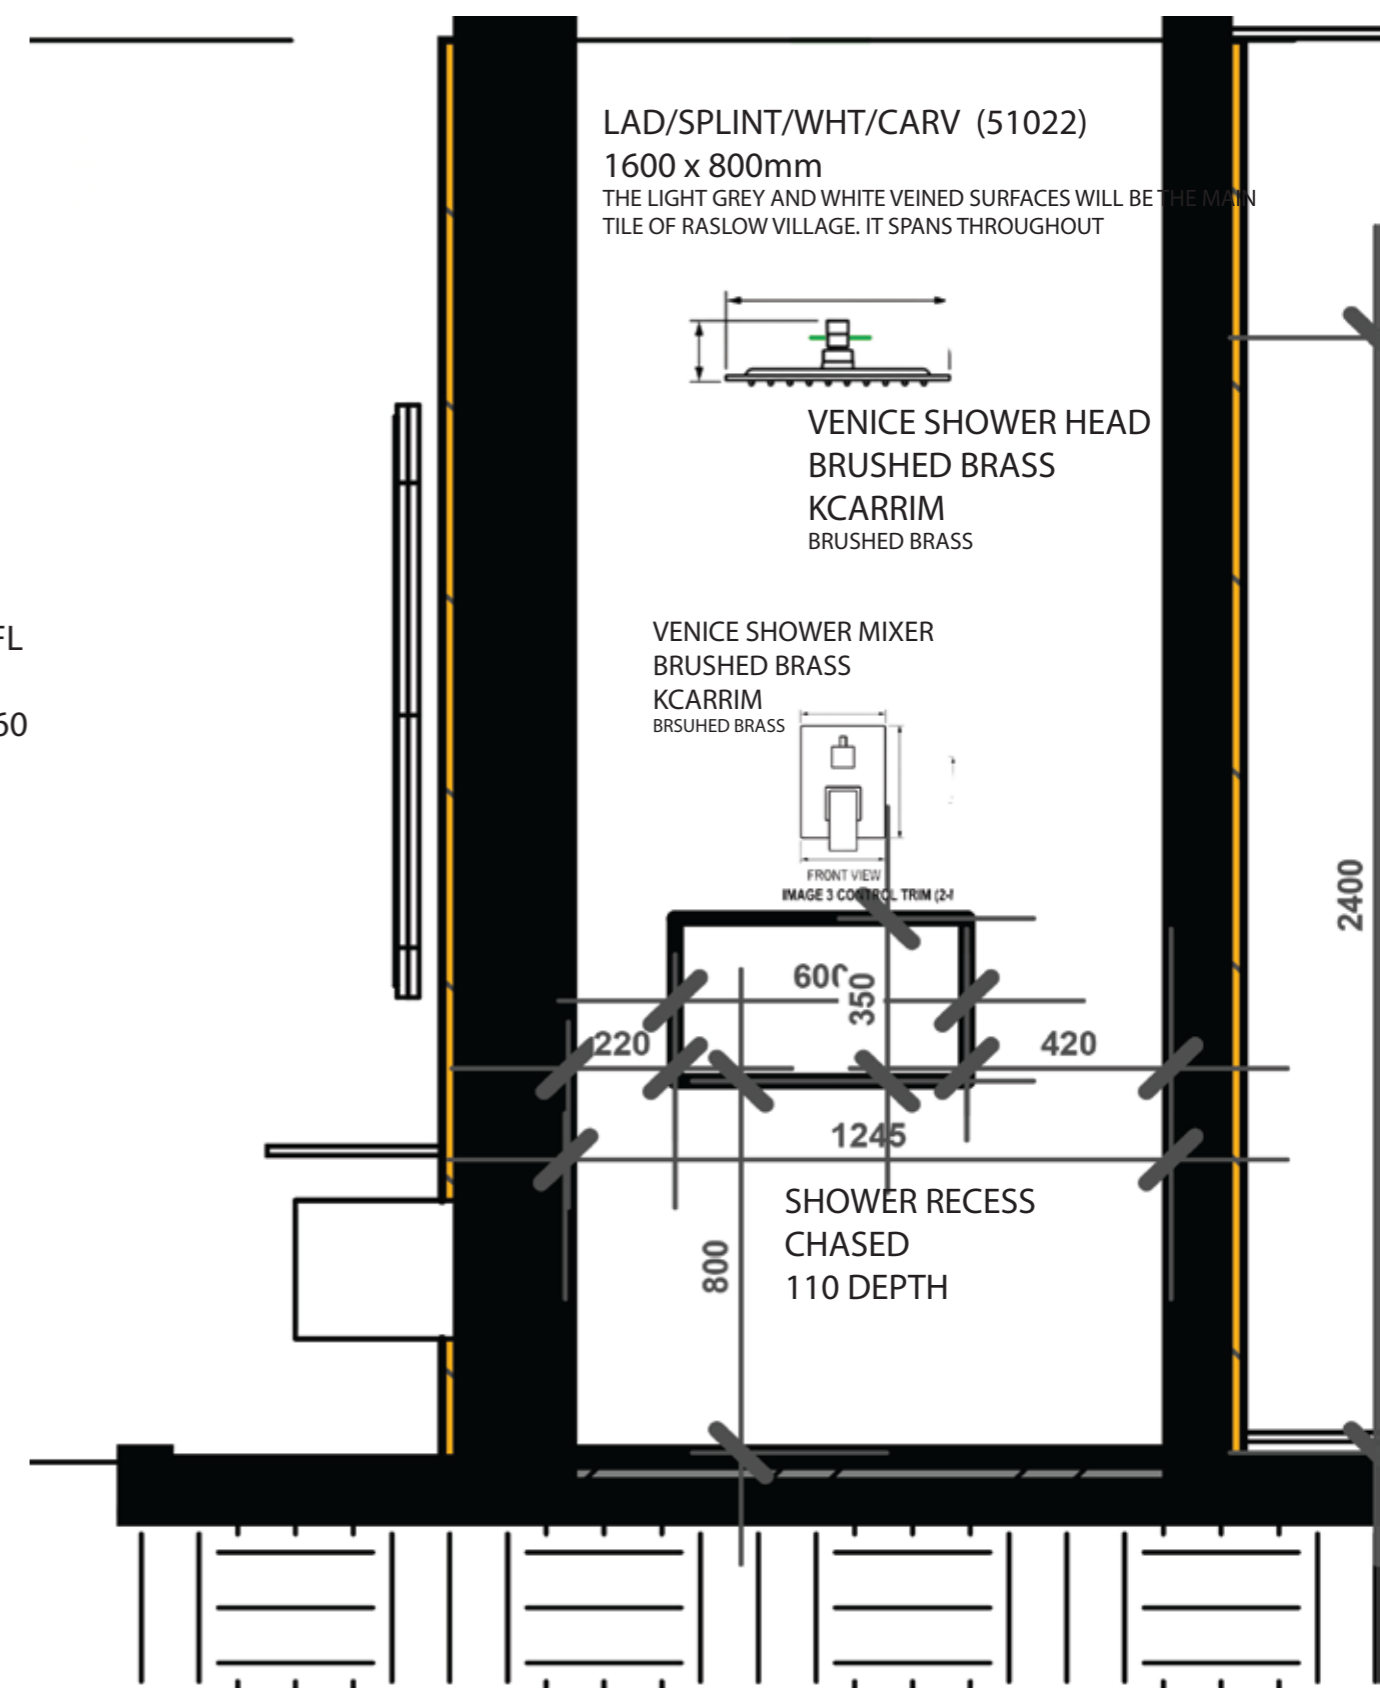

VENICE SHOWER HEAD
BRUSHED BRASS
KCARRIM
BRUSHED BRASS

VENICE SHOWER MIXER
BRUSHED BRASS
KCARRIM
BRUSHED BRASS

FRONT VIEW
IMAGE 3 CONTROL TRIM (24)

FRONT VIEW
IMAGE 3 CONTROL TRIM (24)

SHOWER RECESS
CHASED
110 DEPTH