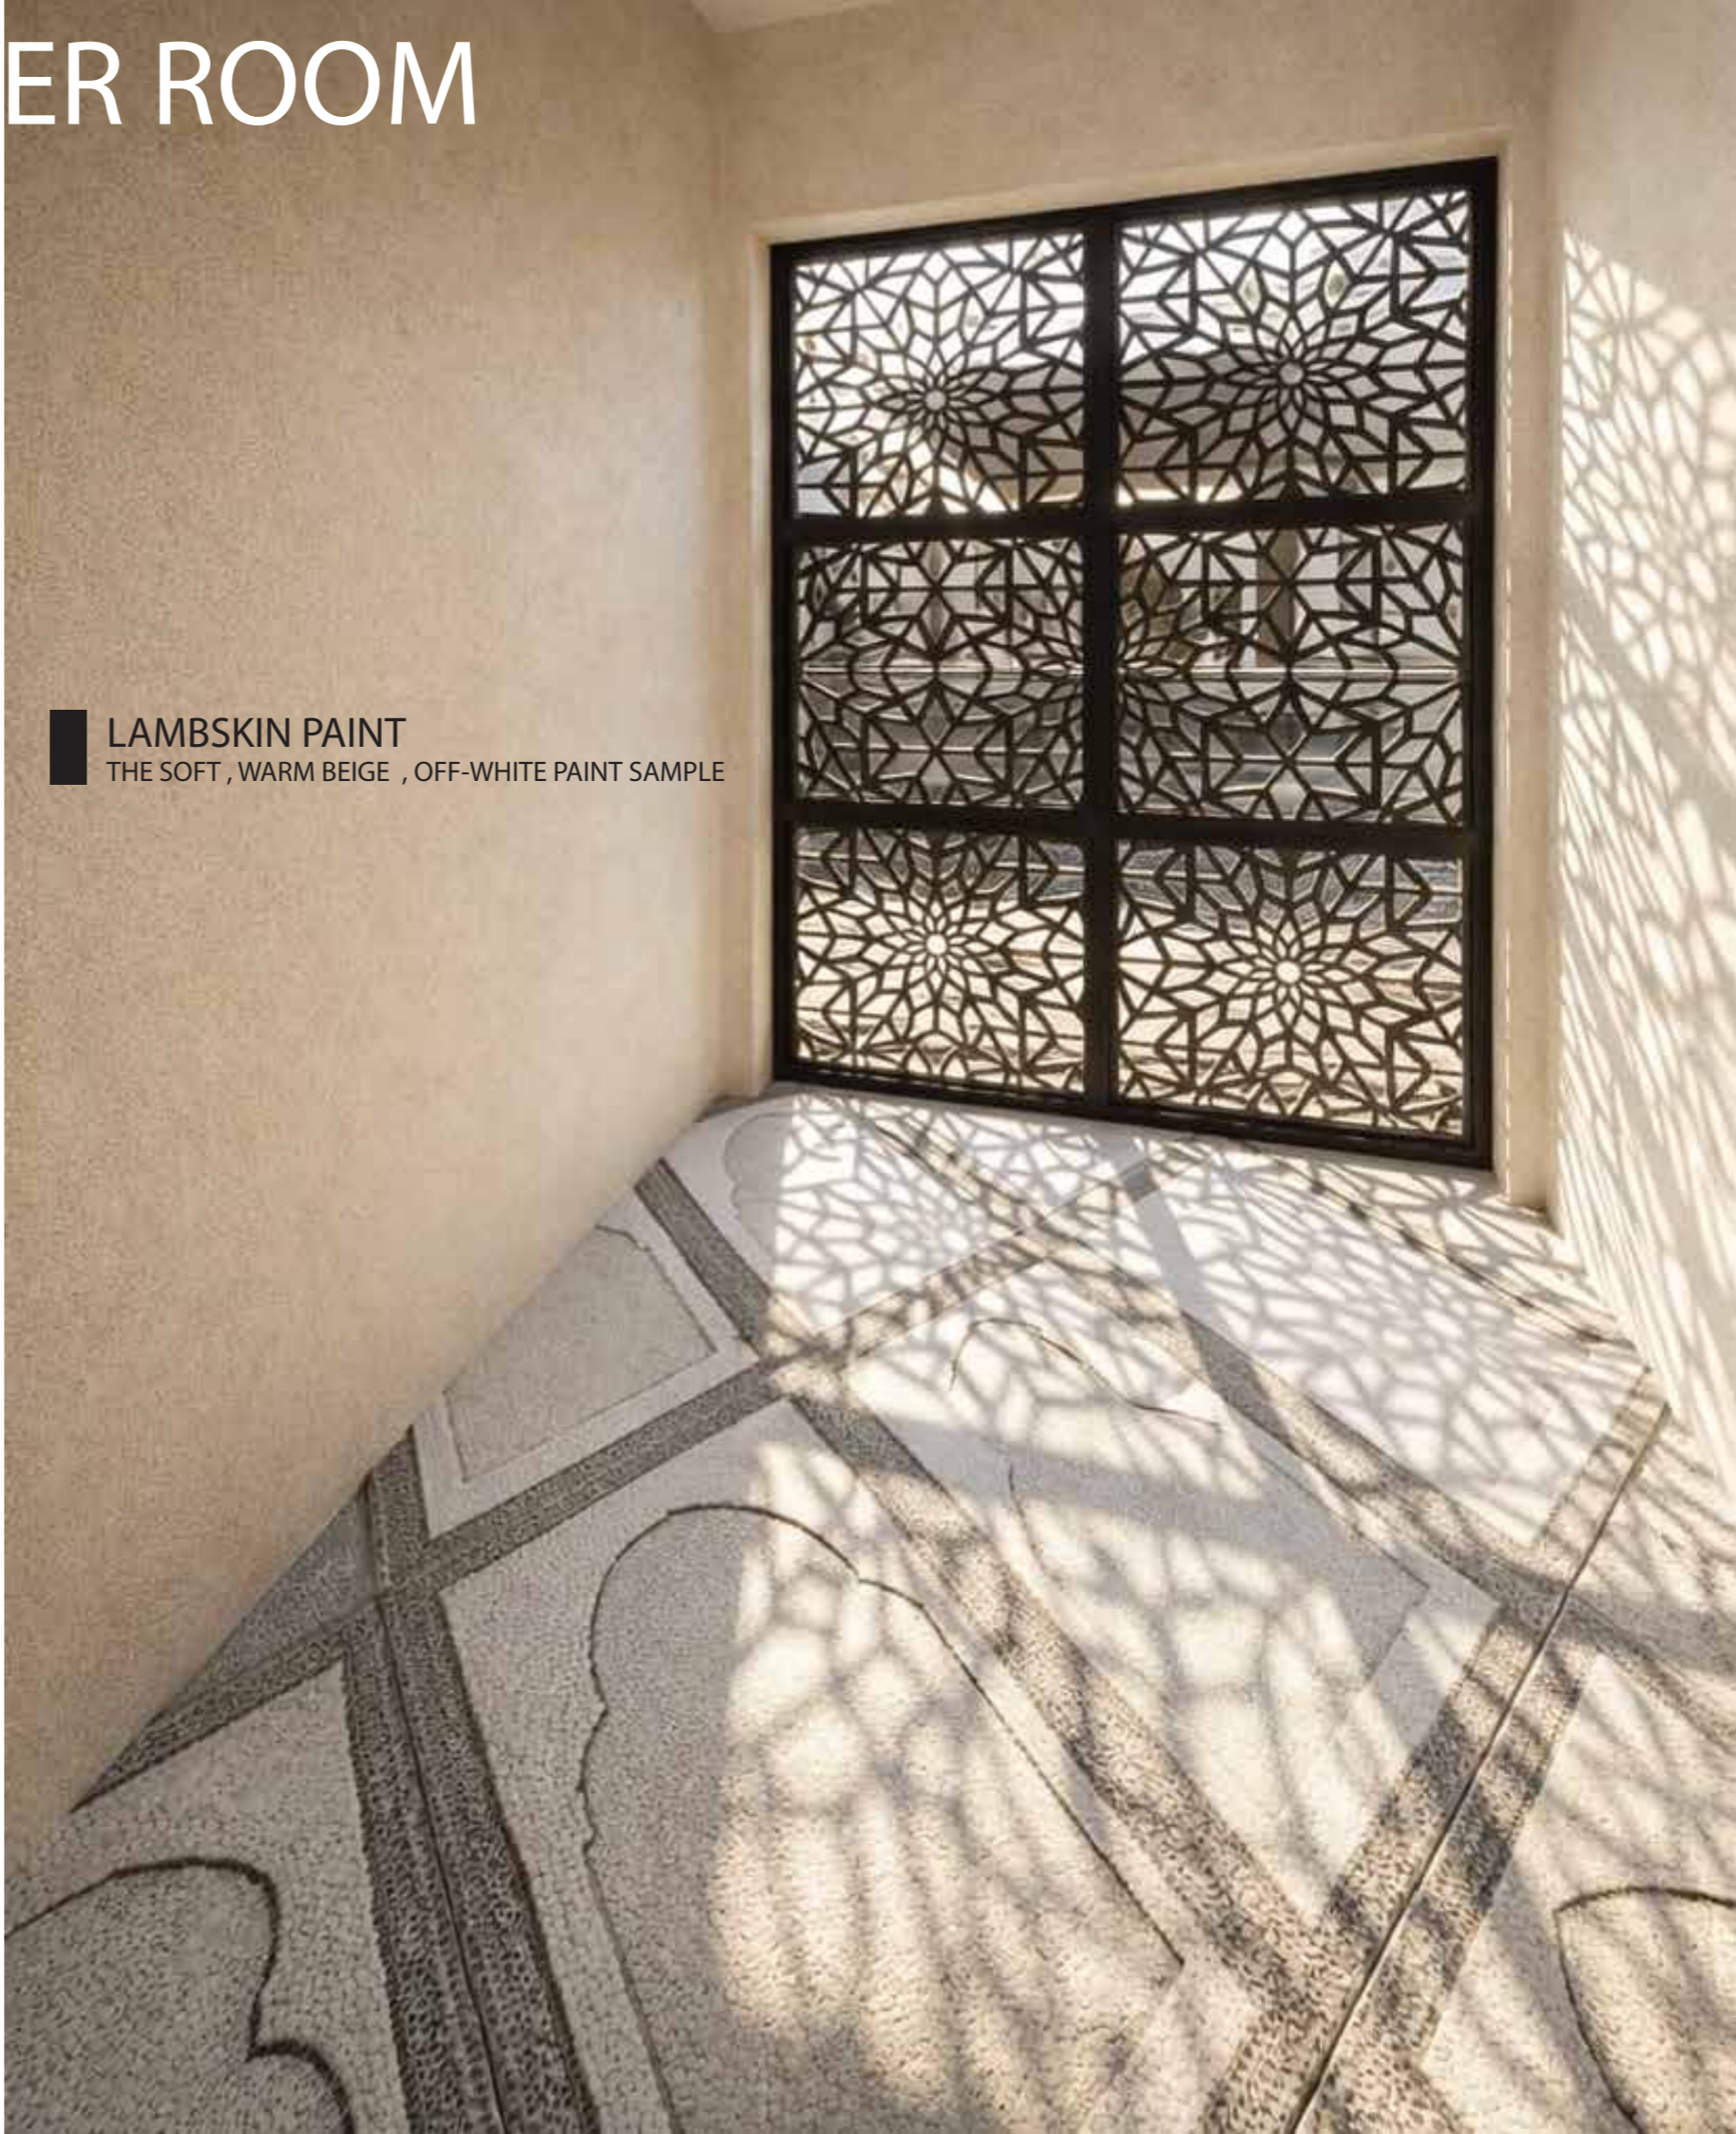

# RASLOW VILLAGE PRAYER ROOM

PROPOSAL FOR A N ARABIC PATTERNED SCREENING

LAMBSKIN PAINT

THE SOFT , WARM BEIGE , OFF-WHITE PAINT SAMPLE

**LAD/SPLINT/WHT/CARV (51022)**  
 1600 x 800mm  
 THE LIGHT GREY AND WHITE VEINED SURFACES WILL BE THE MAIN TILE OF RASLOW VILLAGE. IT SPANS THROUGHOUT