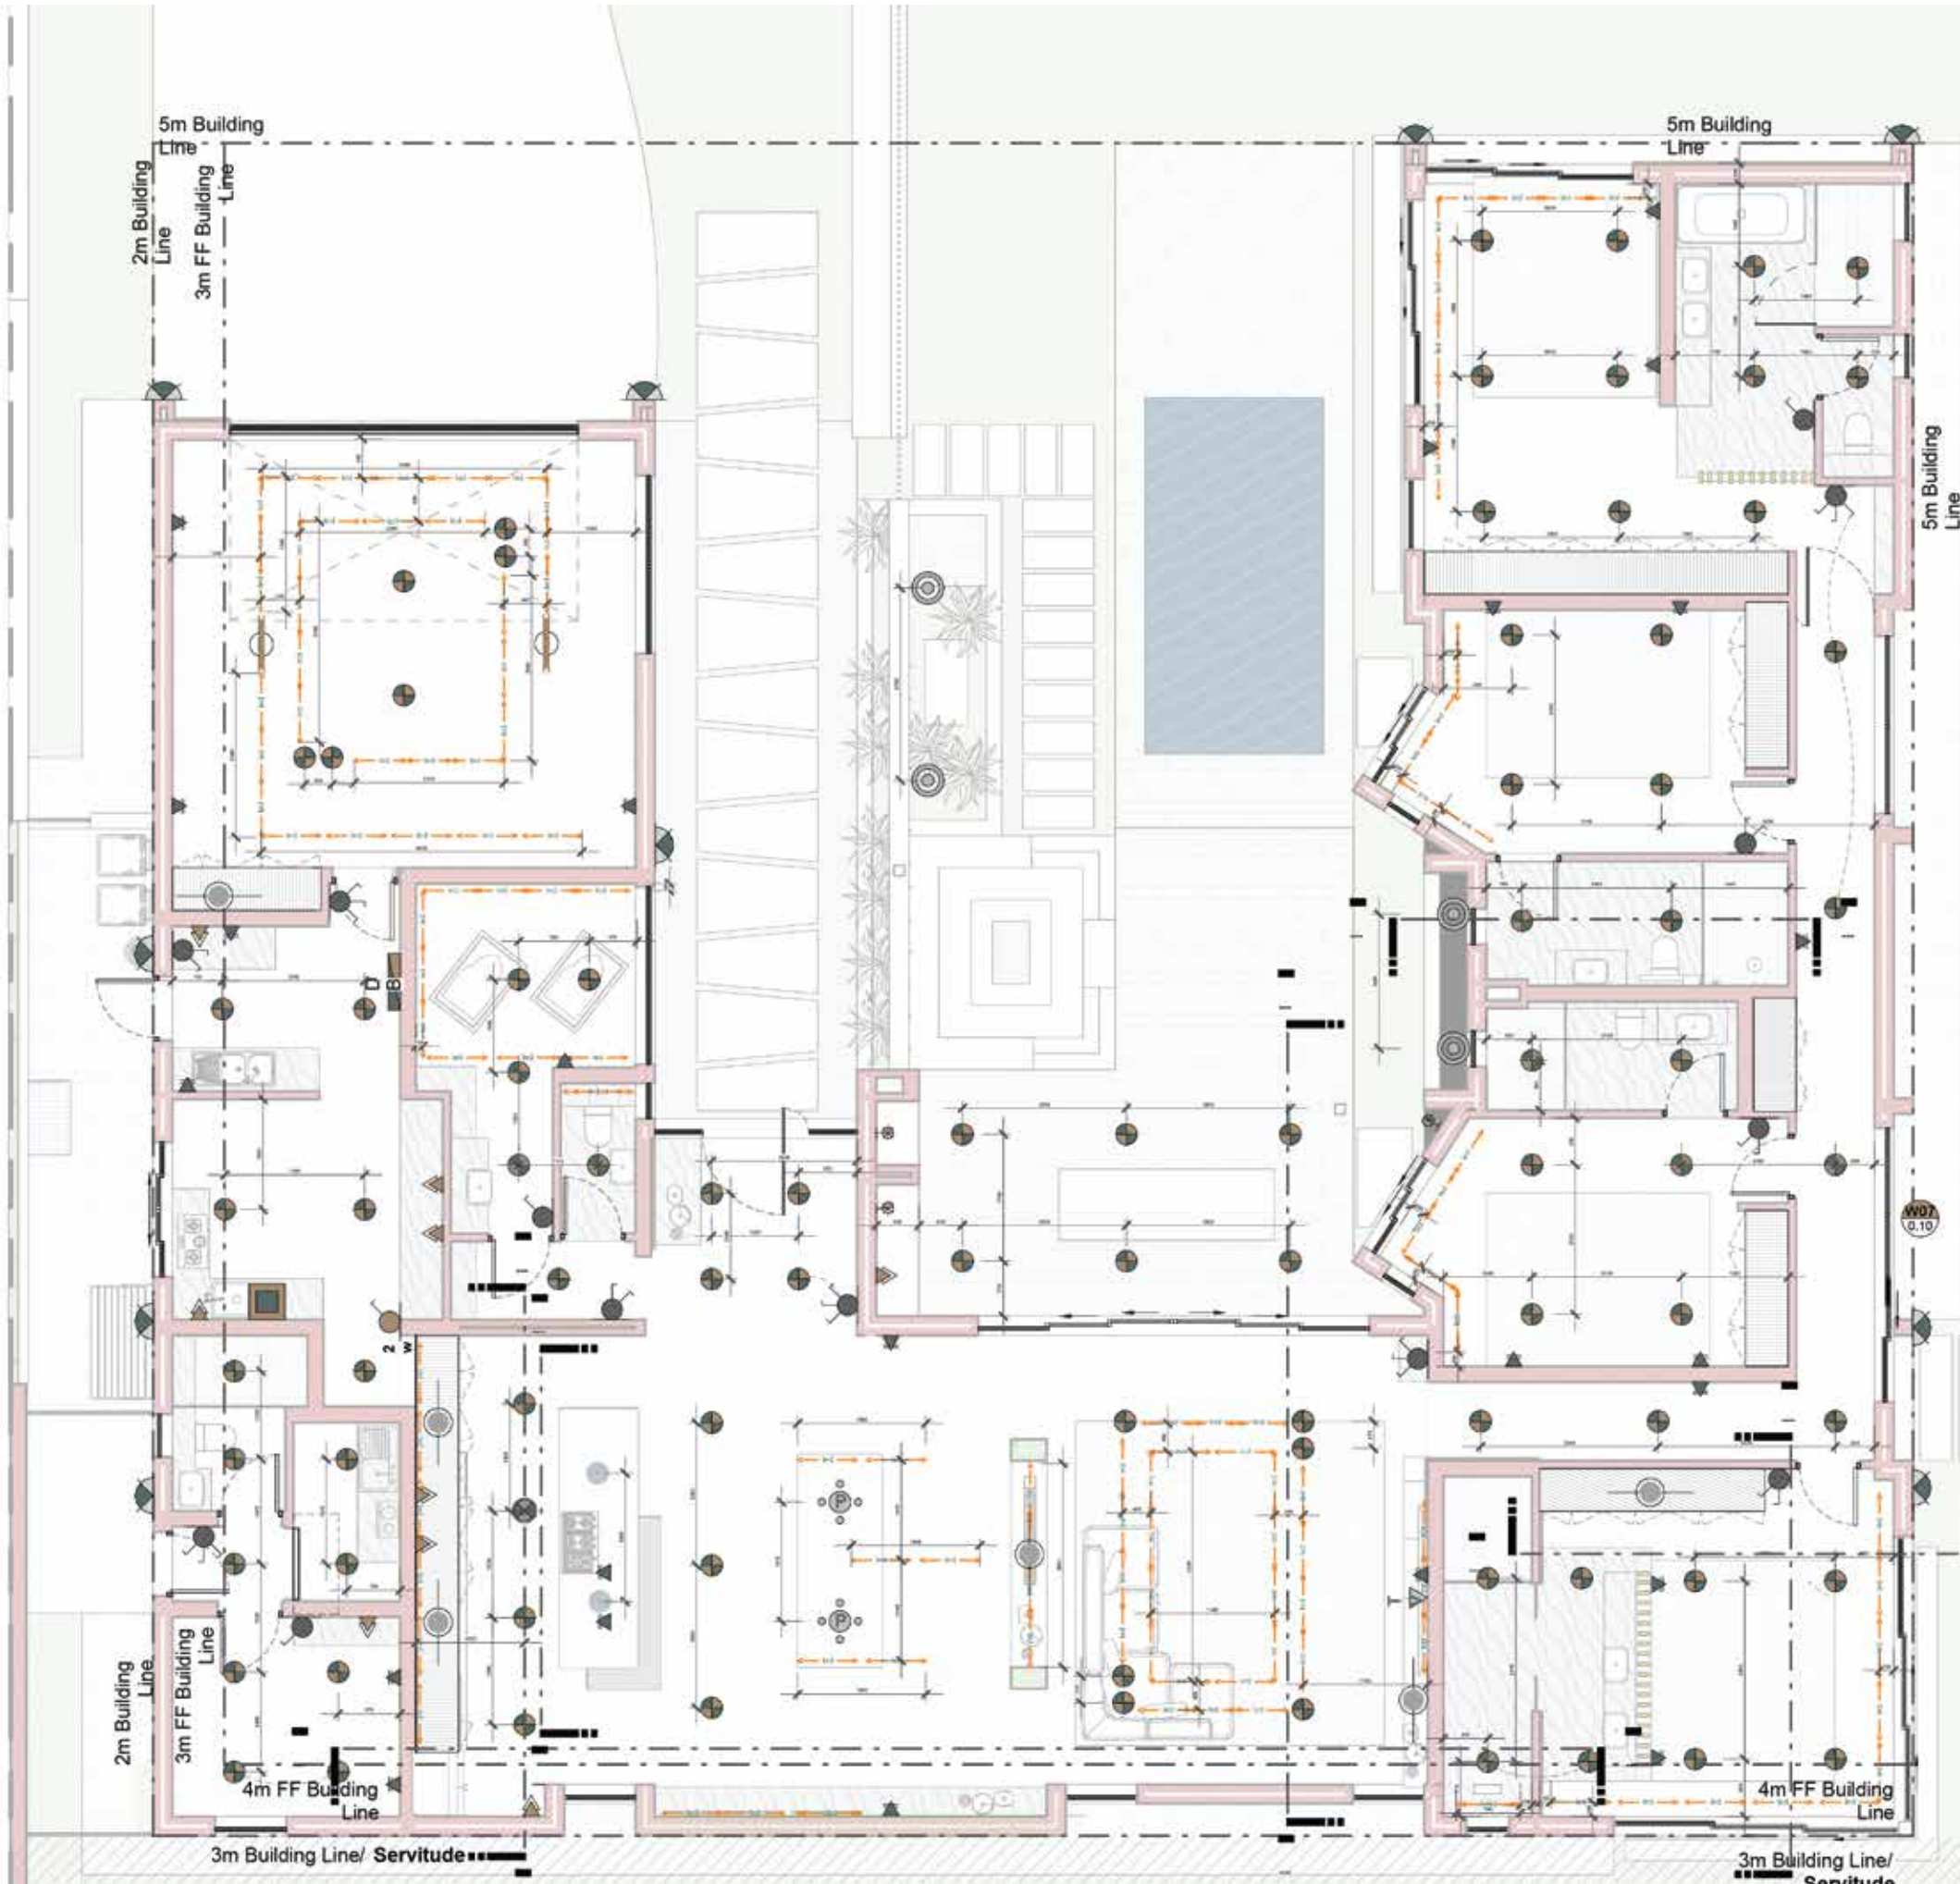

CEILING PLAN LAYOUT

CEILING LAYOUT & LIGHTING DESIGNATION

MESMERIZE LIGHTING
2024-25

LED DOWNLIGHT META (MESMERIZING LIGHTING)

PAGE 62
ROUND, WHITE MOUNTED KIT
ML-MT-R75-6W-xx
6W WATTAGE
400 LUMEN
110'
DIA 75
DIMENSIONS L x D (95 x 30)

LED BULKHEAD BRUTUS (BACKLIT TECHNOLOGY)

PAGE 115
ROUND, WHITE MOUNTED KIT
ML-BRT-R15W-CCT-WH
15W
BMTc
120'
DIMENSIONS LxD (180 x 66)

LED DC24V (WALLY WALL ROPELIGHT)

PAGE 154
WHITE MOUNTED KIT
ML-WW-24-16W-27K
6W WATTAGE
1200 LUMEN
30'
CUTTABLE 167MM

	single LIGHT
	double LIGHT SWITCH
	triple LIGHT SWITCH
	2-way LIGHT SWITCH
	DAY/NIGHT LIGHT
	DIMM
	LIGHT POINT
	PENDA
	DOUBLE
	RECESSED
	RECESSED
	LED STRIP
	TRACK
	WALL MOUNTED
	UP/DOWNLIG
	WATERPROOF POOL
	FOOTLIGHT @
	CABINET
	WALL MOUNTED LIGHT