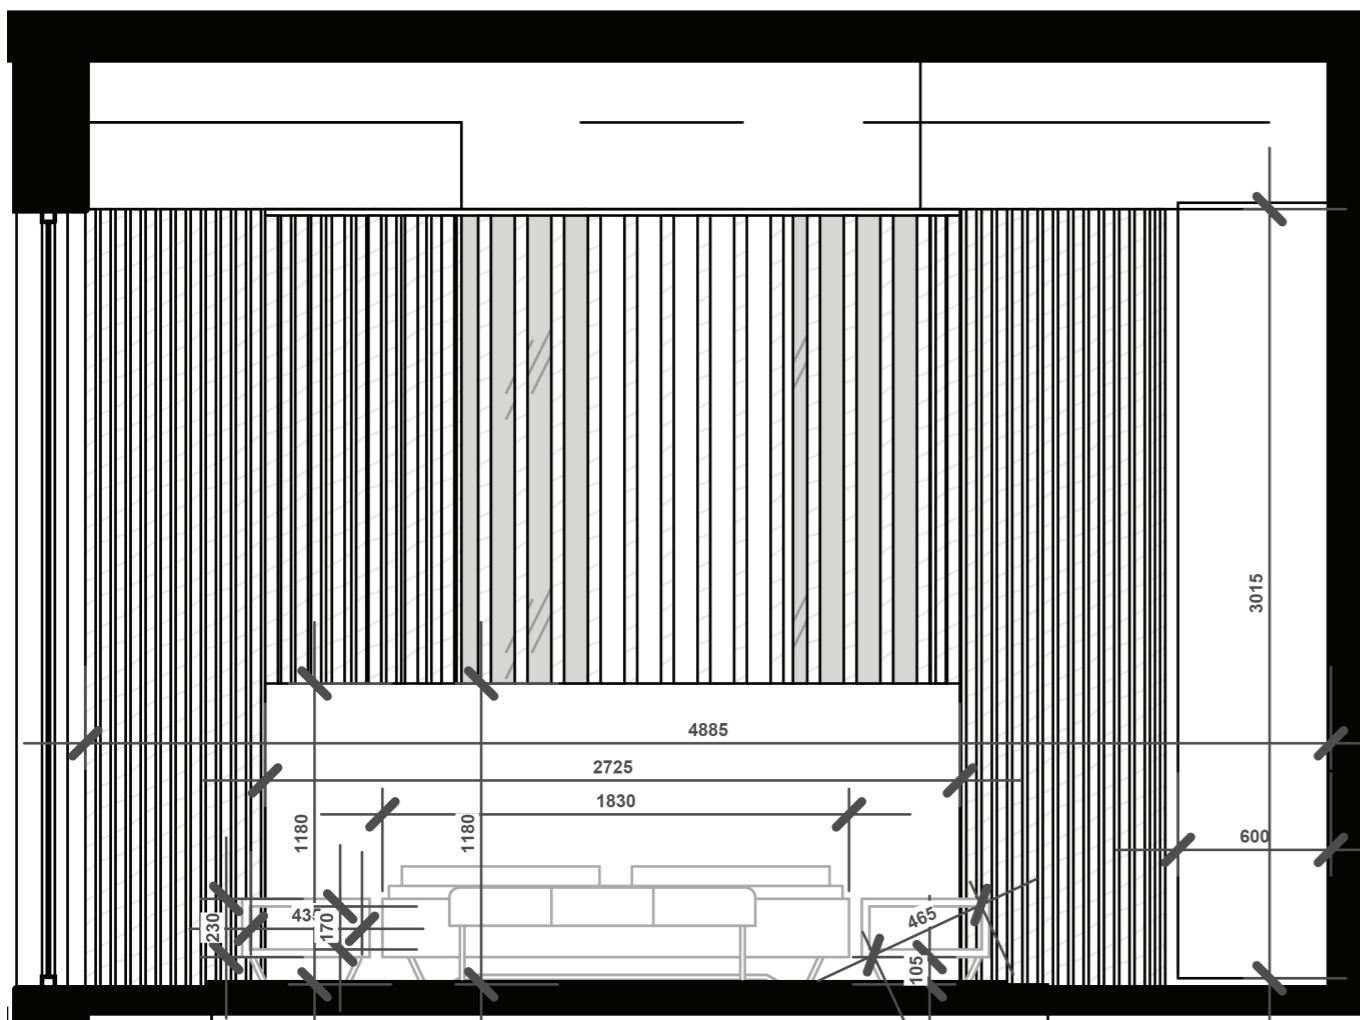

BEDSIDE CABINETRY ELEVATION