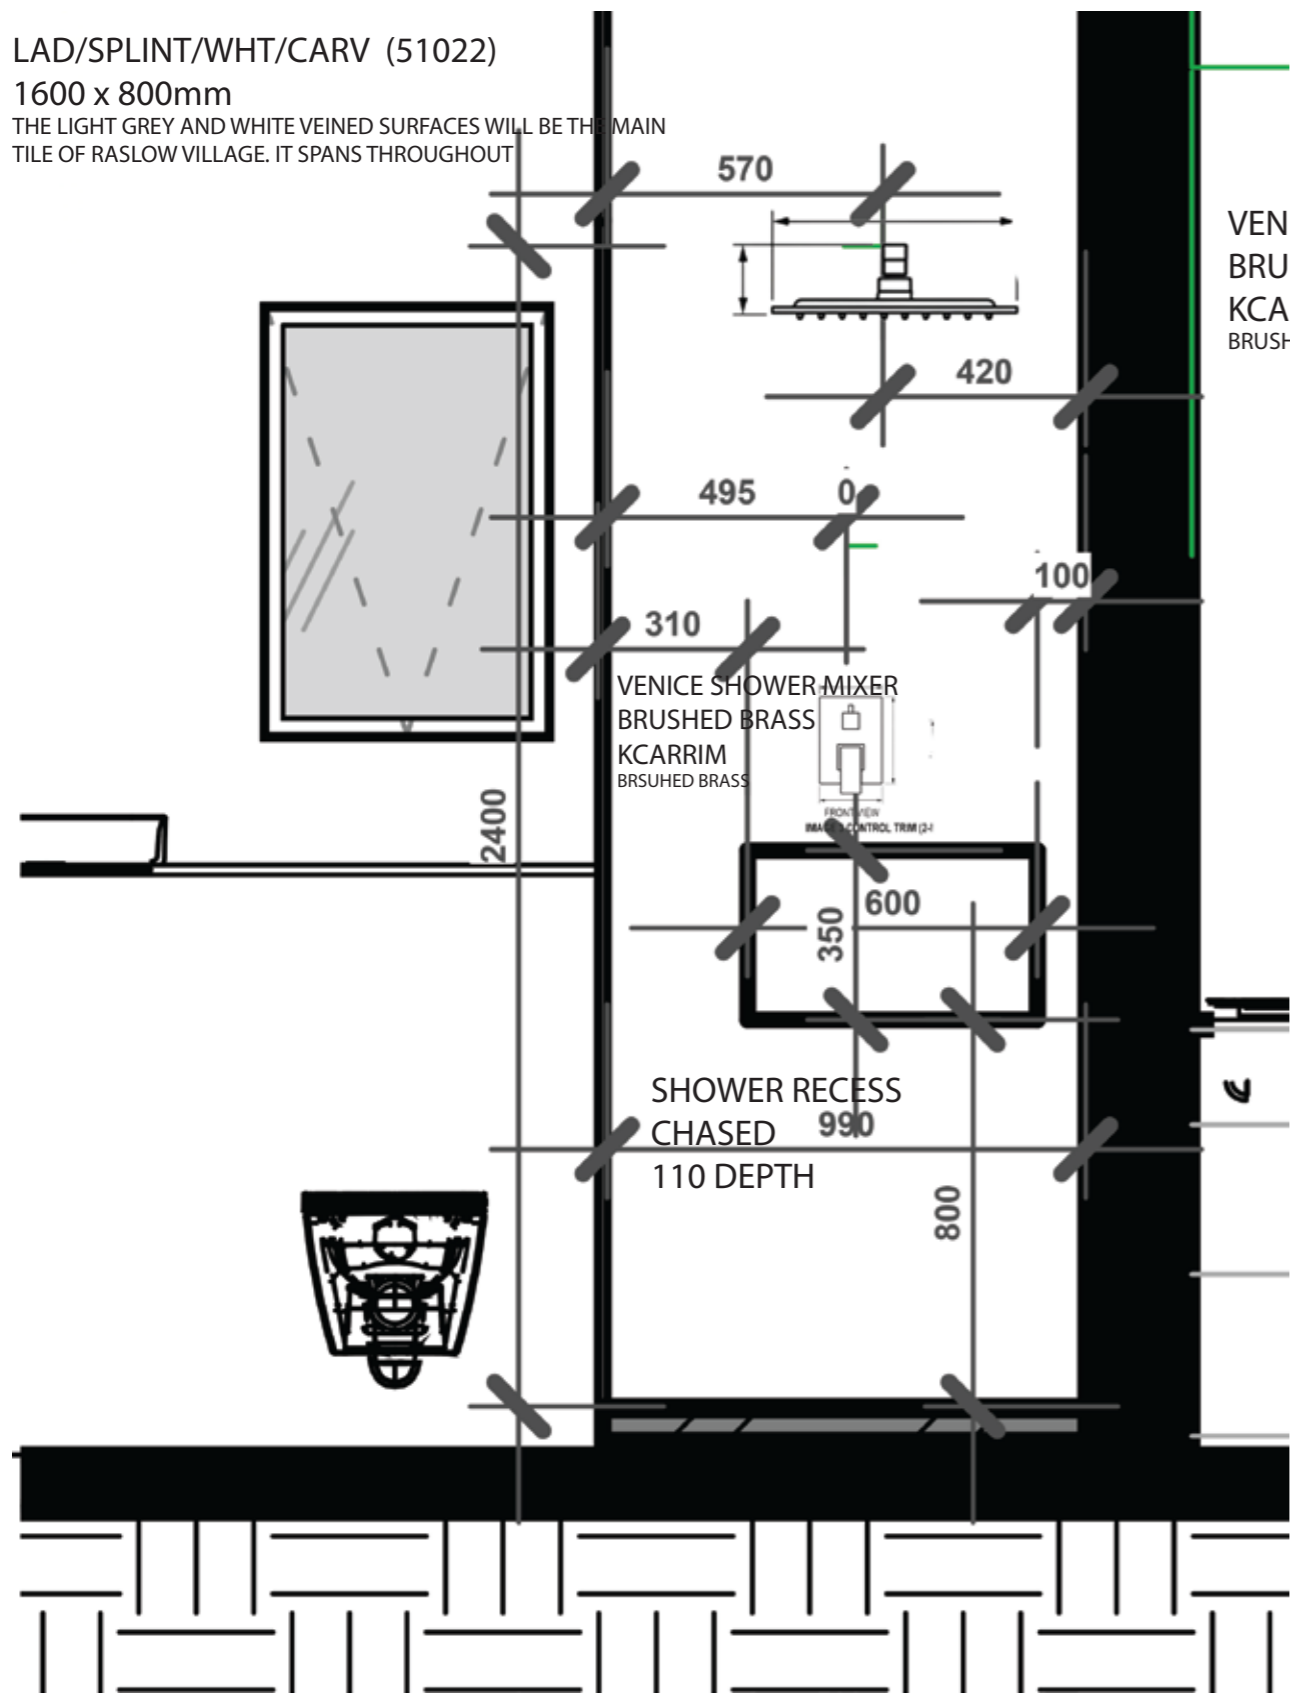

STAFF SHOWER SECTION A-A

LAD/SPLINT/WHT/CARV (51022)

1600 x 800mm

THE LIGHT GREY AND WHITE VEINED SURFACES WILL BE THE MAIN TILE OF RASLOW VILLAGE. IT SPANS THROUGHOUT

VENICE SHOWER HEAD
BRUSHED BRASS
KCARRIM
BRUSHED BRASS

MIXER @1200 FROM AFFL
NICHE SILL @800 AFFL
SHOWER HEAD @2400AFFL

FLOOR FALL GRADIENT 1:60
AS PER PLAN SPECS

AFFL

STAFF SHOWER SECTION B-B

LAD/SPLINT/WHT/CARV (51022)

1600 x 800mm

THE LIGHT GREY AND WHITE VEINED SURFACES WILL BE THE MAIN TILE OF RASLOW VILLAGE. IT SPANS THROUGHOUT